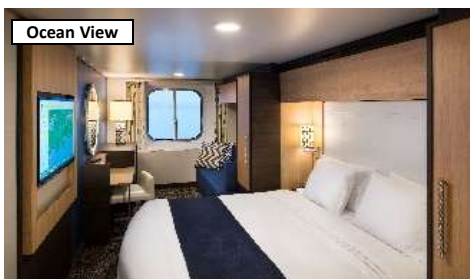

Return Bus/Van Transfer Van / Bus Persiaran depend on group size	FREE RM-160

4N PORT KLANG - PENANG					5N Singapore - Port Klang - Penang - Phuket - Singapore				
Day	Port	Arrive	Depart	Remarks	Day	Port	Arrive	Depart	Remarks
D01	Singapore	-	1700	Docked	D01	Singapore	-	1700	Docked
D02	Port Klang	0700	1700	Docked	D02	Port Klang	0800	1700	Docked
D03	Penang	0800	1900	Docked	D03	Penang	0800	1700	Docked
D04	Cruising	-	-	Cruising	D04	Phuket	0800	2000	Tendered
D05	Singapore	0800	-	Docked	D05	Cruising	-	-	Cruising
					D06	Singapore	0800	-	Docked

1. Price are subject to fluctuation based on demand.
2. Price list base on twin share cabin only. triple or quad share cabin, please contact our team for further details.
3. Auto-allot are not allowed to request cabin number/cabin location/adjoining room. if need cabin request, Up sell higher category is required. Please contact with our team for further details.
4. **4*. FREE Transfer Block out date : 20 & 24 Jan**
5. **5. Please refer to the Term & Conditional Policy for more detail.**